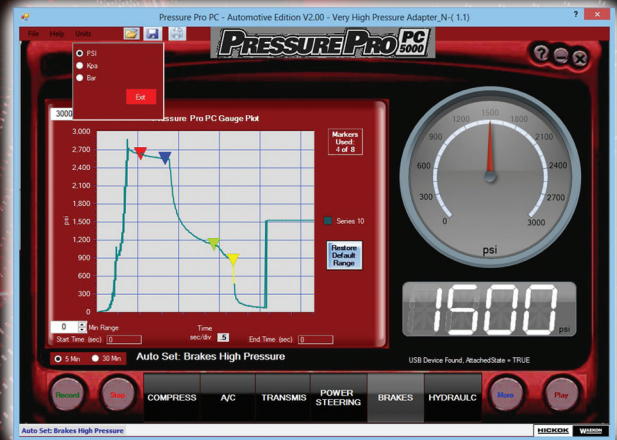

PRESSURE PRO PC

NEW

PRESSURE PRO PC 5000

Preset Pressure Ranges for:

- Fuel**
- Turbo/Compression**
- Vacuum**
- Oil**
- Exhaust**
- AC**

Operating Range:
-30 inHg to 350 psi

Preset Pressure Ranges for:

- Compression**
- AC**
- Transmission**
- Power Steering**
- Brakes**
- Hydraulics**