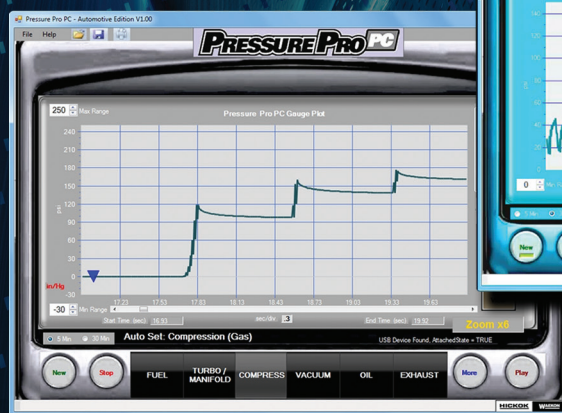

**Toll Free Tech Support
1-800-342-5080
www.hickok-inc.com**

HICKOK

WAEKON

Product information & video

Download interactive demo software!