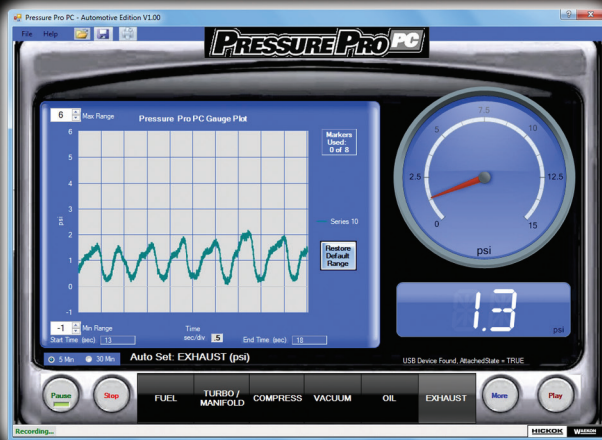

Zoom and Pan features for in-depth analysis

Measures in psi, Bar or Kpa

**Toll Free Tech Support
1-800-342-5080
www.hickok-inc.com**

HICKOK

WAEKON

Product information & video

Download interactive demo software!

PRESSURE PRO PC

NEW

PRESSURE PRO PC 5000

Preset Pressure Ranges for:

- Fuel**
- Turbo/Compression**
- Vacuum**
- Oil**
- Exhaust**
- AC**

Operating Range:
-30 inHg to 350 psi

Preset Pressure Ranges for:

- Compression**
- AC**
- Transmission**
- Power Steering**
- Brakes**
- Hydraulics**