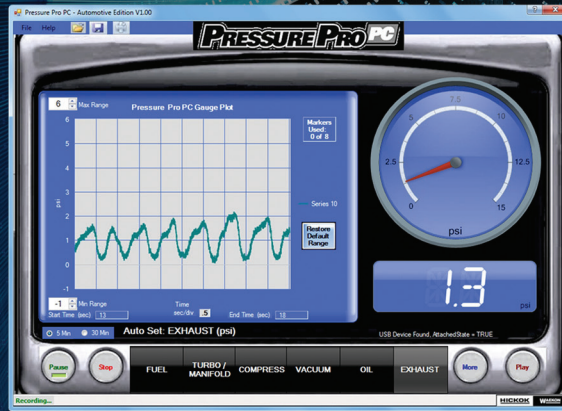

Model 48265

Model 48365

PRESSURE PRO PC

(-30 inHg to 350 psi operating range)

NEW

PRESSURE PRO PC 5000

(0-5000 psi operating range)

HIGH PERFORMANCE PRESSURE MEASUREMENTS ON YOUR PC

Accurate pressure measurements are more critical now than ever. Increase your diagnostic accuracy by viewing live pressure readings in Gauge (Analog & Digital) and Waveform formats all at once on your PC. It's like using an oscilloscope and gauge to measure dynamic pressures at the same time.

Simple point and click operation

12 Preset pressure ranges

Live data displayed in waveform and gauge formats

Sample Rate: 1000 sample/sec.

Record, Save, and Playback up to 30 minutes of data

Set markers during recording to locate specific symptoms