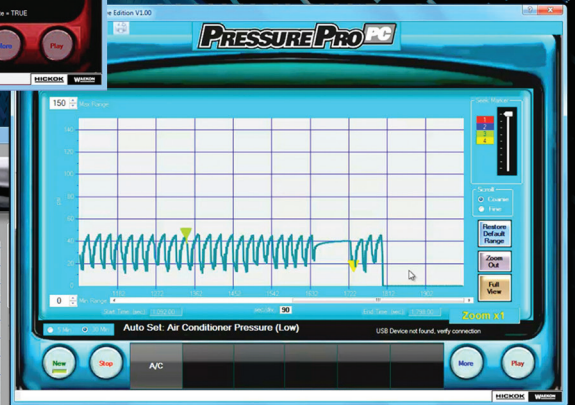

**Toll Free Tech Support
1-800-342-5080
www.hickok-inc.com**

HICKOK

WAEKON

Product information & video

Download interactive demo software!