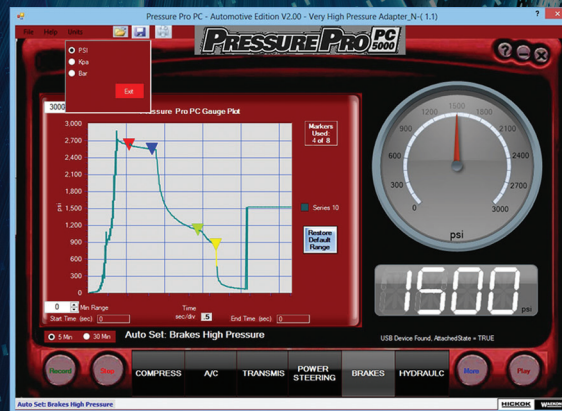

Accurate pressure measurements are more critical now than ever. Increase your diagnostic accuracy by viewing live pressure readings in Gauge (Analog & Digital) and Waveform formats all at once on your PC. It's like using an oscilloscope and gauge to measure dynamic pressures at the same time.

Simple point and click operation

12 Preset pressure ranges

Live data displayed in waveform and gauge formats

Sample Rate: 1000 sample/sec.

Record, Save, and Playback up to 30 minutes of data

Set markers during recording to locate specific symptoms